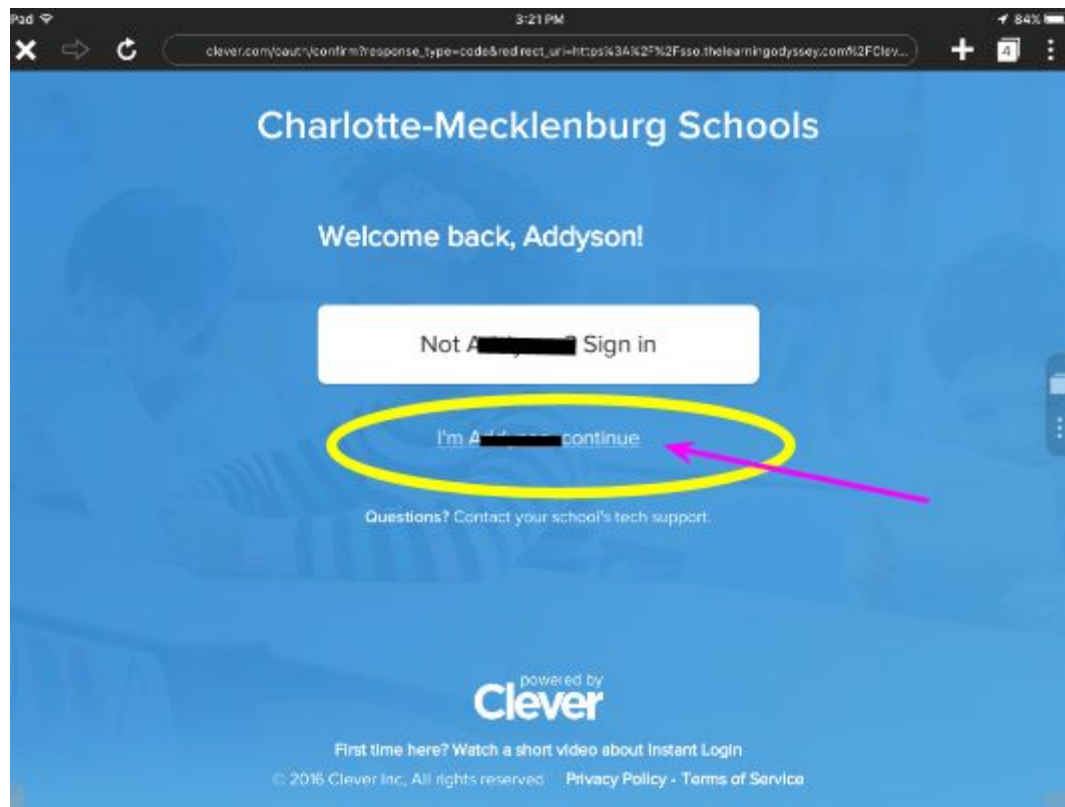

7. Click I'm "student name," continue