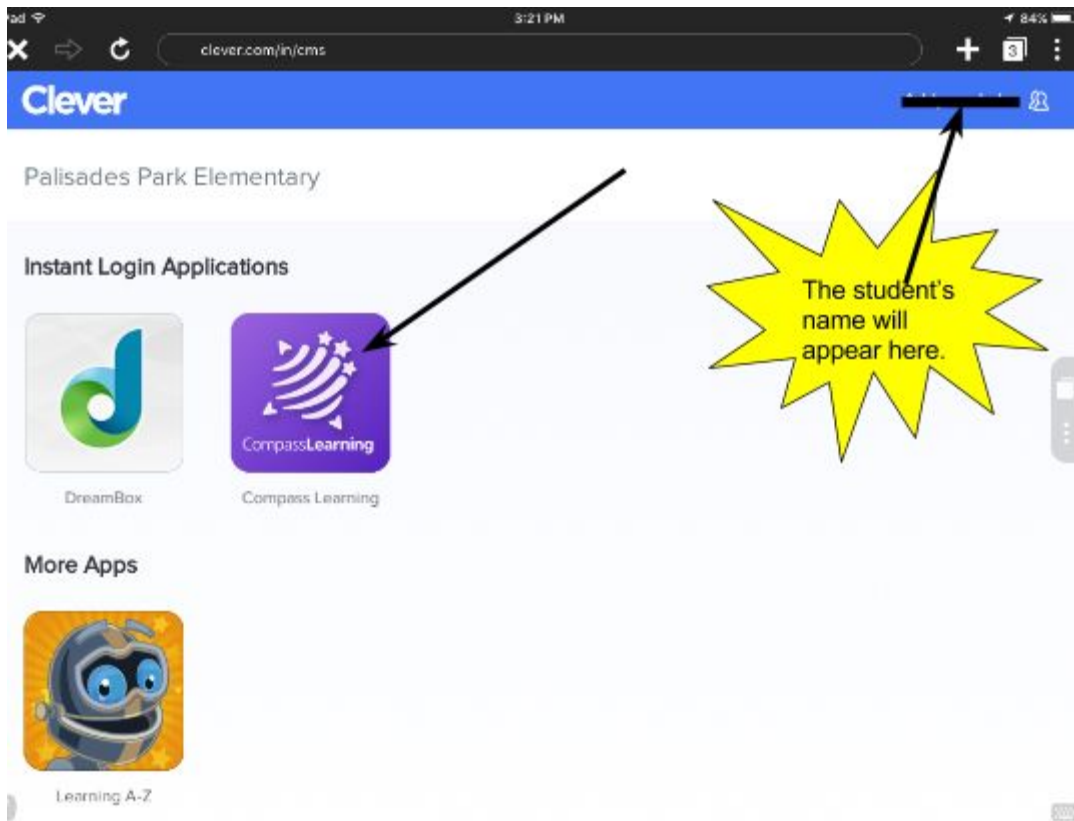

Compass Learning Directions (IPad)

1. Open Puffin Academy app.

2. Open the yellow CMS student portal tab. ****If you don't have the yellow one, you must download it.***

3. Open Compass Learning. It is Located under the Clever heading.

4. Sign-in using CMS credentials. ***Username: IDnumber Password: Cmsx#### (####= graduation year Ex. Grade 2 is 2027)

5. Open Clever ***If you use Canvas this is also where they will open it.***

6. Open Compass Learning.