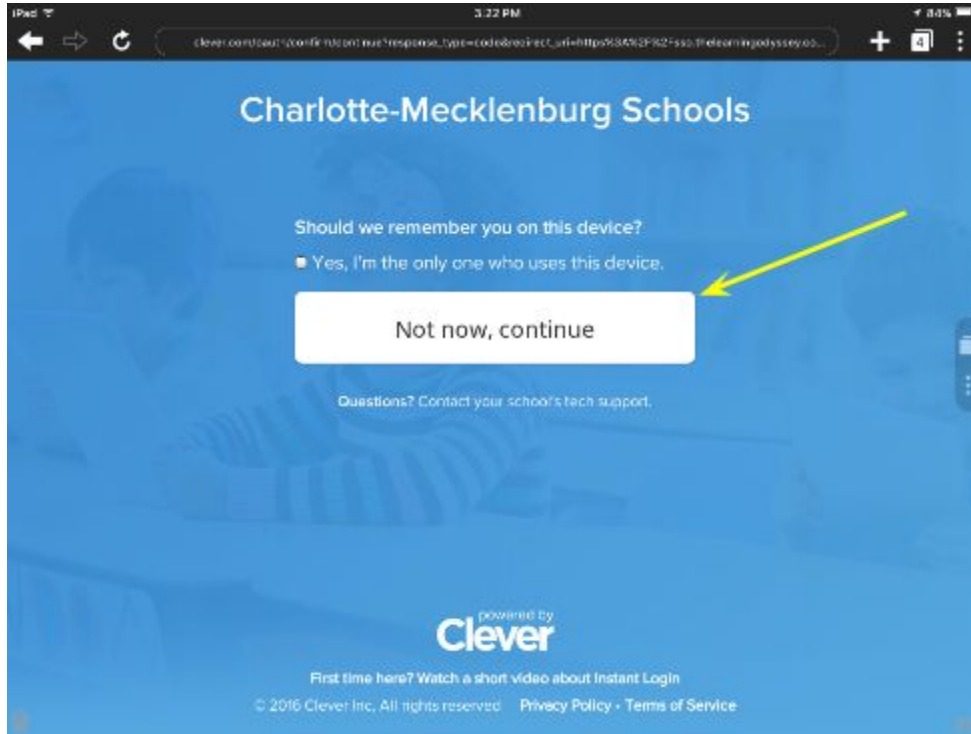

8. Click Not Now Continue. ***this is because our students share devices***