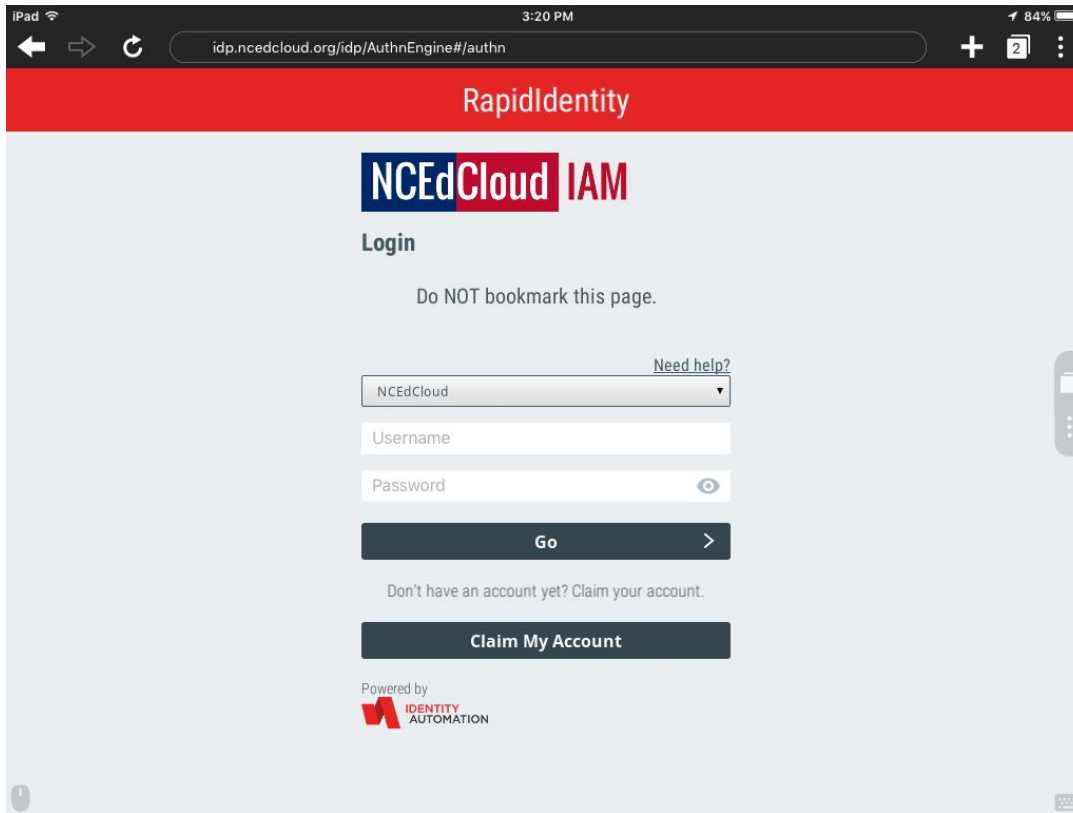

Compass Learning Directions (IPad)

1. Open Puffin Academy app.

2. Open the yellow CMS student portal tab. ****If you don't have the yellow one, you must download it.***

3. Open Compass Learning. It is Located under the Clever heading.

4. Sign-in using CMS credentials. ***Username: IDnumber Password: Cmsx#### (####= graduation year Ex. Grade 2 is 2027)

5. Open Clever ***If you use Canvas this is also where they will open it.***

6. Open Compass Learning.