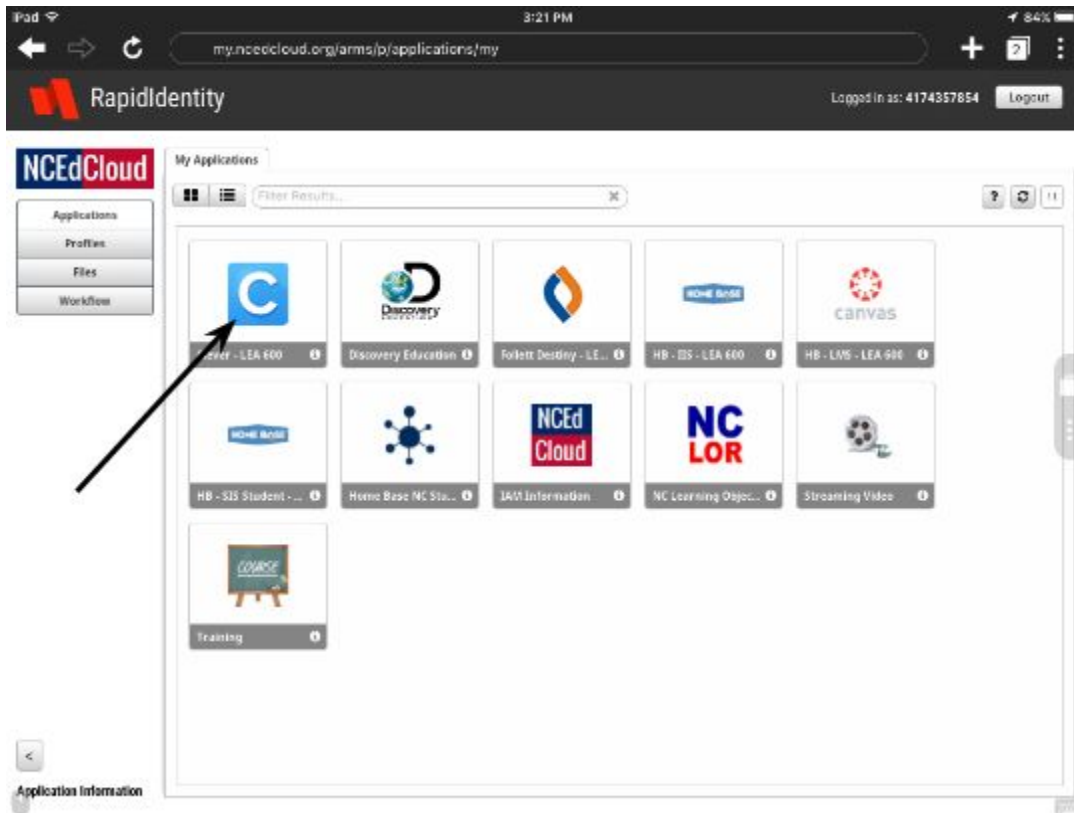

5. Open Clever ***If you use Canvas this is also where they will open it.***